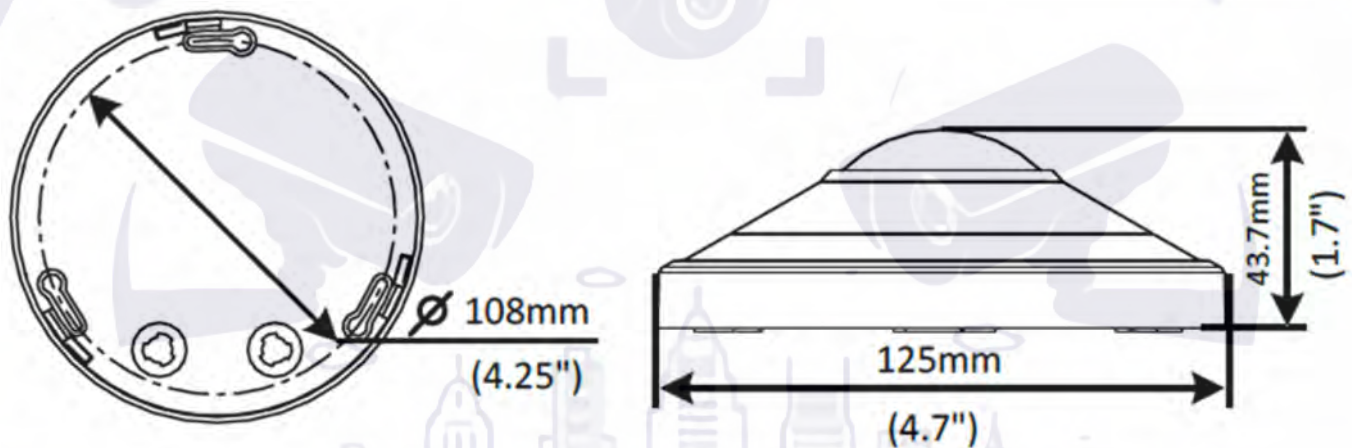

EN 62368-1 UL 62368-1
Environment	CE-ROHS (2011/65/EU;(EU)2015/863); WEEE (2012/19/EU); REACH (Regulation (EC) No 1907/2006)
General	
Power	DC12V±25%,PoE (IEEE 802.3af) Power consumption: Max. 8.5W
Power Interface	Ø 5.5mm coaxial power plug
Dimensions (Φ × H)	Φ125 × 43.7 mm (Φ4.9" × 1.7")
Weight	0.36kg (0.79lb)
Material	Metal + Plastic
Working Environment	-30°C ~ 60°C (-22°F ~ 140°F), Humidity: ≤95% RH (non-condensing)
Storage Environment	-30°C ~ 60°C (-22°F ~ 140°F), Humidity: ≤95% RH (non-condensing)
surge protection	4KV
Reset Button	Supported
Protection	Ingression protection: IP66 Vandal resistant: IK10

Dimensions

EST.

1998

WE SECURE YOUR LIFE