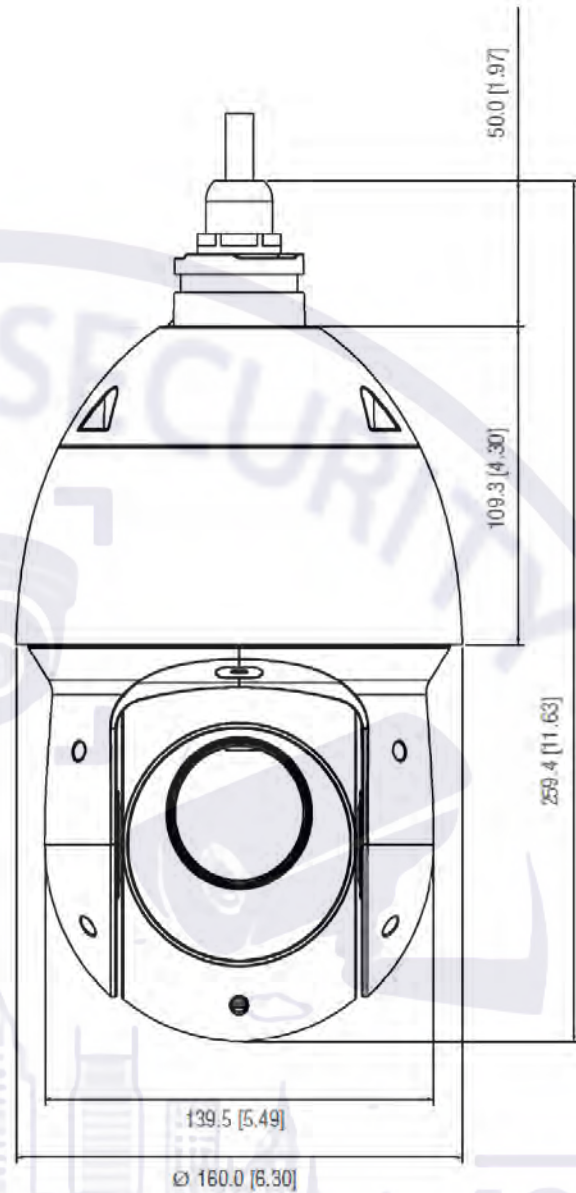

Product Specifications

Net Weight	3000 g (6.61 lb)
Gross Weight	4200 g (9.26 lb)
Certifications	CE: EN55032/EN55024/EN50130-4 FCC: Part15 subpartB, ANSI C63.4-2014 UL: UL60950-1+CAN/CSA C22.2, No. 60950-1

Product Dimensions (mm [inch])

EST.

1998

WE SECURE YOUR LIFE