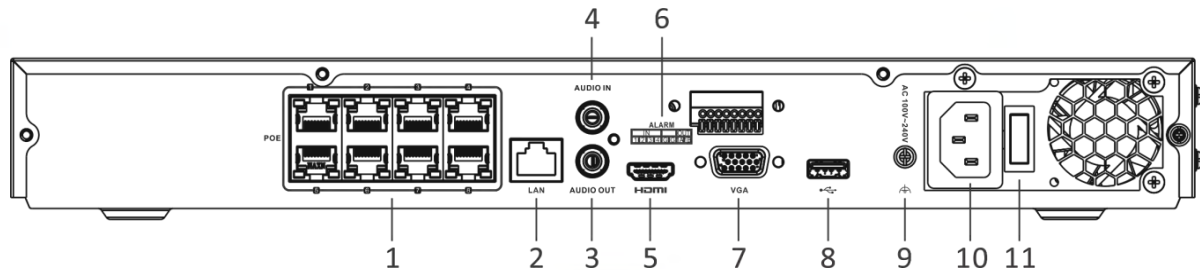

Physical Interface

No.	Description	No.	Description
1	PoE interfaces	7	VGA interface
2	LAN interface	8	USB interface
3	AUDIO OUT	9	GND
4	AUDIO IN	10	100 to 240 VAC power supply
5	HDMI interface	11	Power switch
6	ALARM IN/OUT		

EST.