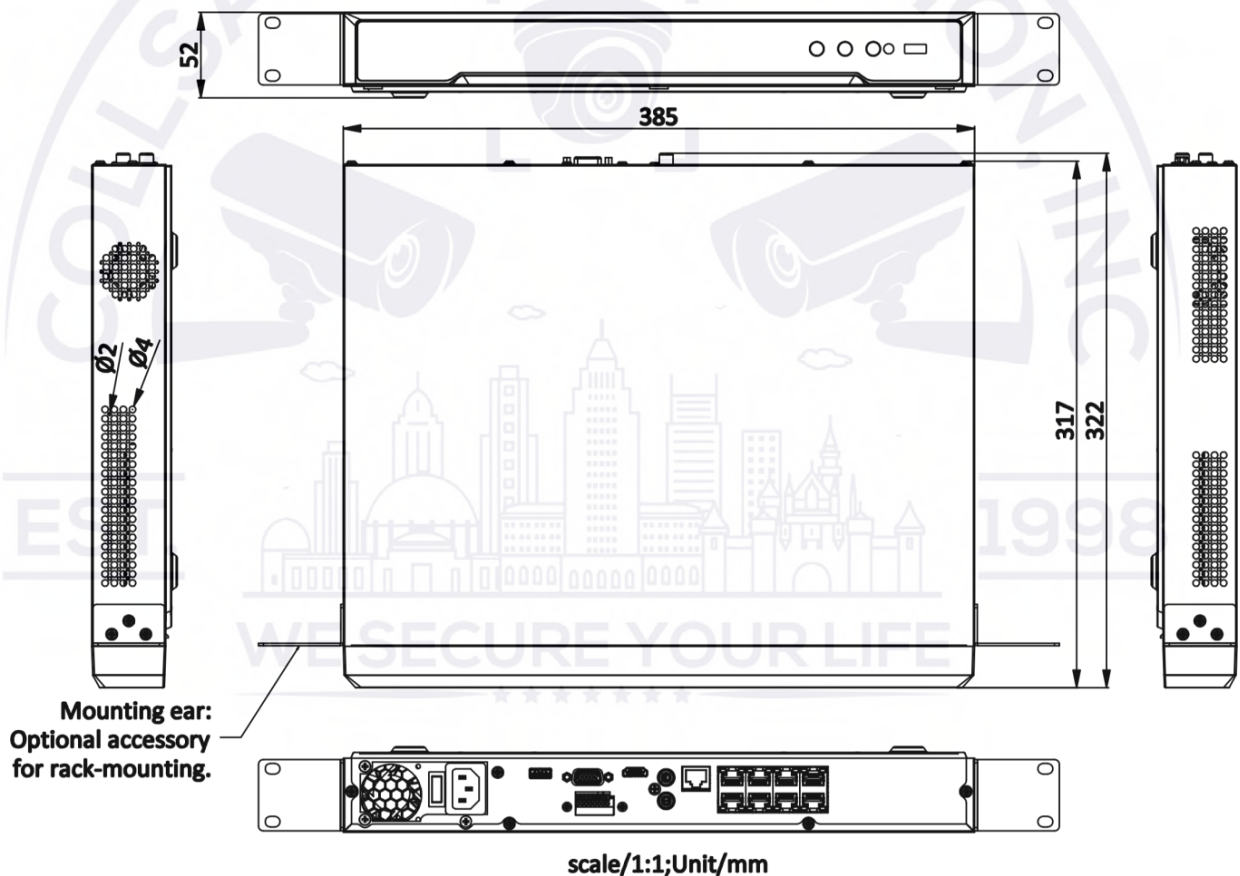

USB Interface	Front panel: 1 × USB 2.0; Rear panel: 1 × USB 3.0
General	
Power Supply	100 to 240 VAC, 50 to 60 Hz
Consumption	≤ 15 W (without HDD and PoE off)
Working Temperature	-10 to +55° C (+14 to +131° F)
Working Humidity	10% to 90%
Dimension (W × D × H)	385 × 317 × 52 mm (15.2" × 12.5" × 2.0")
Weight	≤ 3 kg (without HDD, 6.6 lb.)
Certification	
CE	EN 55032:2015, EN 61000-3-2, EN 61000-3-3, EN 50130-4
Obtained Certification	CE, CB, UKCA, IC

Dimension