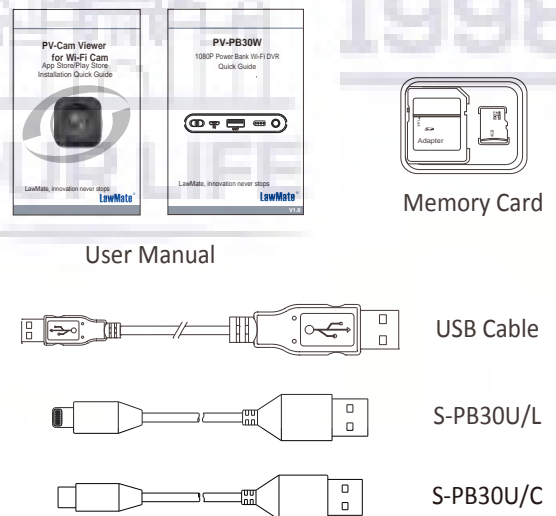

Standard Accessories