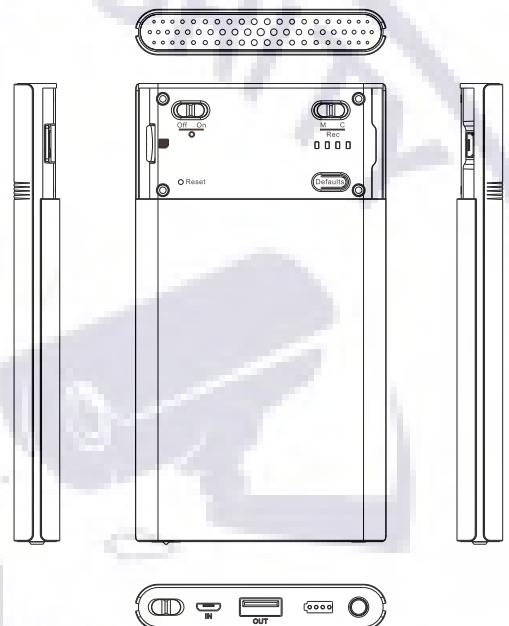

PV-PB30W

Covert DVR in Power Bank Design

Feature

- Built-in Wi-Fi allows you to control, view and download video from your smartphone
- Records at 1080p/720p/WVGA @ 30fps
- Takes up to 64GB memory card
- Appears as a normal smartphone/tablet power bank with built-in DVR and 2MP camera
- LED indicators for power, charging, Wi-Fi and recording
- Over-write function, hassle free for changing the memory card

Product Sketch

Specification

External Camera Module	
Built-in Image Sensor	1/2.8" Progressive CMOS Sensor
Sensor Resolution	2592 × 1944
Sensor Sensitivity	3.3 Lux @ F 2.0
Lens F/No.	F 2.4+-5%
Focal Length	3.7mm
Angle of View	70°
Video Spec.	
Algorithm	H.264, JPEG
File Format	MOV, JPG
Video Recording Mode	Auto / Manual / Motion Detection
Recording Capability	1080P /720P/ WVGA
Frame Rate	Up to 30 fps
Wi-Fi Spec.	
Wi-Fi	Built-in Wi-Fi Module
Storage & I/O	
Memory Type	Micro SD Card (Support SDHC max. 64GB) Use Device Format
Data Interface	Mini USB 2.0
Battery Output	USB DC 5V Output 550mA
Misc.	
Disguised Mode	Stand-By, Power-Off
Date/Time Table	YYYY.MM.DD, HH,MM,SS
Snapshot	Snapshot image when preview
Power	
Power Input	DC5V
Power Consumption	300mA-360mA (Wi-Fi off Wi-Fi = 100mA)
Battery Input	DC 3.7V / 4500 mA Lithium battery
Battery Lifetime	Continuous recording 600min for Wi-Fi off
Recording Time	5h @ 1920 × 1080 resolution (32GB SD card)
Charge Time	150min-200min
Physical	
Vibration Alert	Power on/off, Recording, Low battery