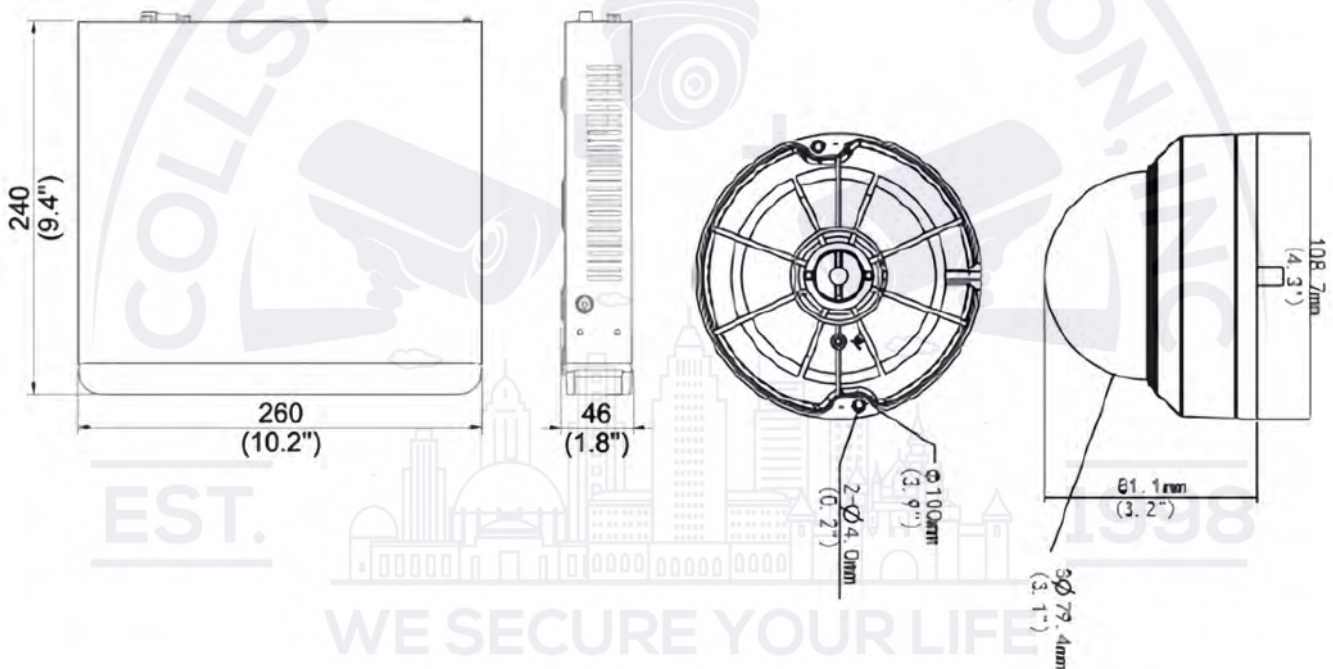

## Camera

Sensor	1/3", progressive scan, 4.0 megapixel, CMOS
Minimum Illumination	Colour: 0.01Lux (F2.0, AGC ON) 0Lux with IR
Day/Night	IR-cut filter with auto switch (ICR)
Shutter	Auto/Manual, 1 ~ 1/100000s
Adjustment angle	Pan 8° to 360°, Tilt: 0° to 68°, Rotate: 10° to 360°
S/N	>56dB
WDR	DWDR

## Lens

Lens Type	2.8mm @2.0, Fixed-focal
Lens Mount	M12
Angle of View (H)	97.0°
Angle of View (V)	52.2°
Angle of View (O)	107.5°

## Dimensions